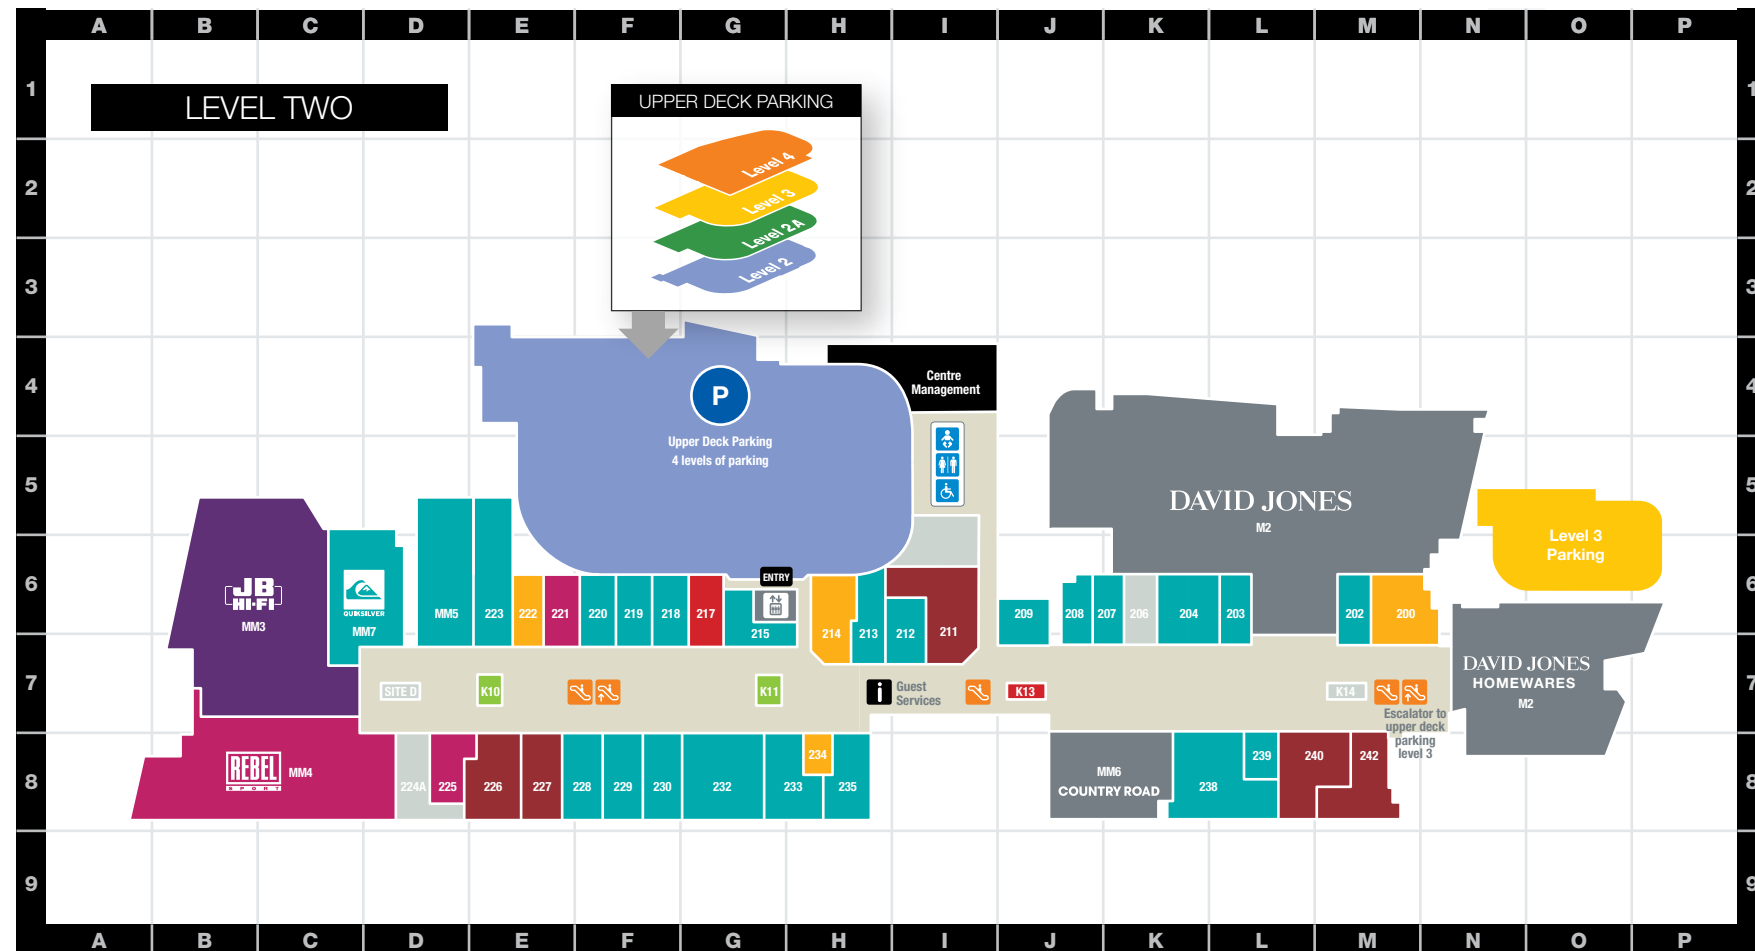

Visiting Claremont Quarter

PARKING

For your convenience, Claremont Quarter offers three hours complimentary parking, after which a charge of \$5 per hour applies.

Both the Upper Deck and Basement car parks provide direct access to the centre via conveniently located lifts or travelators. Priority parking bays for Seniors, ACROD and Parents with Prams are available in both car parks.

A number of taxi ranks are located on the periphery of the Centre.

Please contact Guest Services if you require assistance when booking a taxi or determining your best public transport option.

- PARENTS ROOM
- ESCALATOR
- LIFTS
- TOILETS
- TRAVELATOR
- GUEST SERVICES
- PARKING

- PARENTS ROOM
- ESCALATOR
- LIFTS
- CENTRE ACCESS
- SECURITY
- TRAVELATOR
- TOILETS
- FIRST AID
- PARKING
- TAXI
- BUS
- TRAIN

Centre Trading Hours

Mon to Wed 9:00am – 5:30pm
 Thursday 9:00am – 9:00pm
 Friday 9:00am – 5:30pm
 Saturday 9:00am – 5:00pm
 Sunday 11:00am – 5:00pm

JACK'S WHOLEFOODS & GROCERIES

Mon to Sun 7:00am – 10:00pm

COLES

Mon to Fri 8:00am – 9:00pm
 Saturday 8:00am – 5:00pm
 Sunday 11:00am – 5:00pm

DAVID JONES

Mon to Wed 9:00am – 6:00pm
 Thursday 9:00am – 9:00pm
 Friday 9:00am – 6:00pm
 Saturday 9:00am – 5:00pm
 Sunday 11:00am – 5:00pm