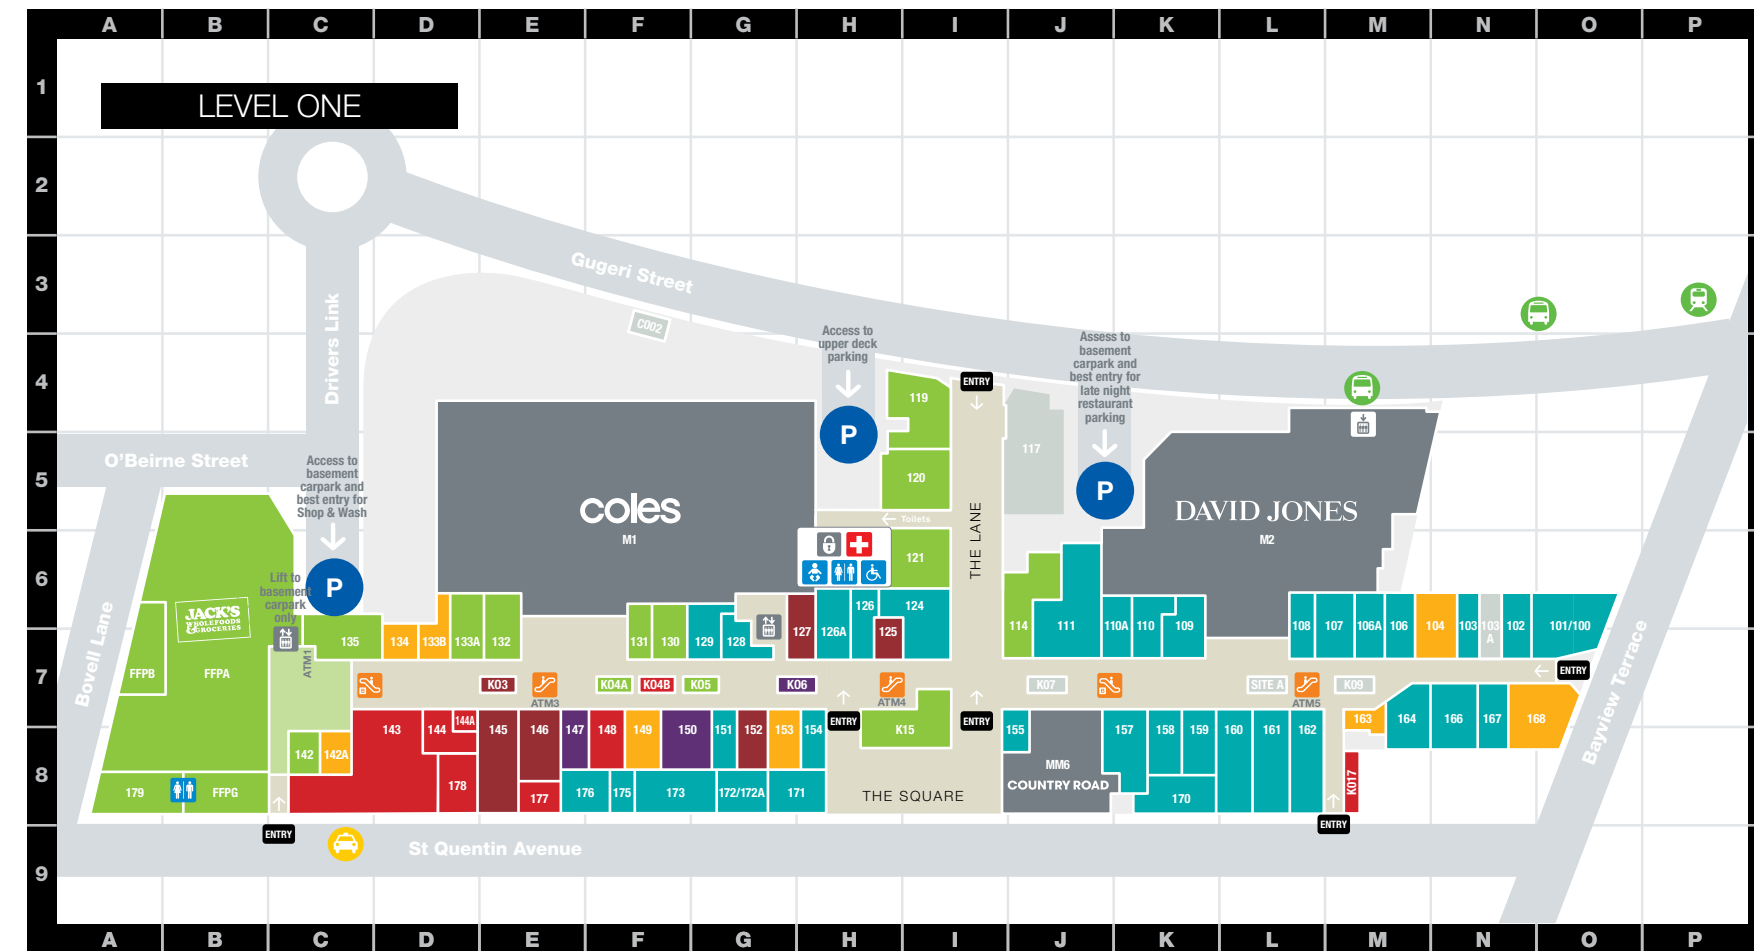

Visiting Claremont Quarter

PARKING

For your convenience, Claremont Quarter offers three hours complimentary parking, after which a charge of \$5 per hour applies.

Both the Upper Deck and Basement car parks provide direct access to the centre via conveniently located lifts or travelators. Priority parking bays for Seniors, ACROD and Parents with Prams are available in both car parks.

PUBLIC TRANSPORT & TAXIS

Claremont Quarter is easily accessible via both train and bus. The Claremont train station is located on Gugerri St, providing convenient access to the Centre via The Lane or Bayview Terrace entrances. Multiple bus stops are located on Gugerri St and Stirling Hwy, along with surrounding streets.

A number of taxi ranks are located on the periphery of the Centre.

Please contact Guest Services if you require assistance when booking a taxi or determining your best public transport option.

- PARENTS ROOM
- ESCALATOR
- LIFTS
- TOILETS
- TRAVELATOR
- GUEST SERVICES
- PARKING

JACK'S WHOLEFOODS & GROCERIES

Mon to Sun 7:00am – 10:00pm

COLES

Mon to Fri 8:00am – 9:00pm
 Saturday 8:00am – 5:00pm
 Sunday 11:00am – 5:00pm

DAVID JONES

Mon to Wed 9:00am – 6:00pm
 Thursday 9:00am – 9:00pm
 Friday 9:00am – 6:00pm
 Saturday 9:00am – 5:00pm
 Sunday 11:00am – 5:00pm